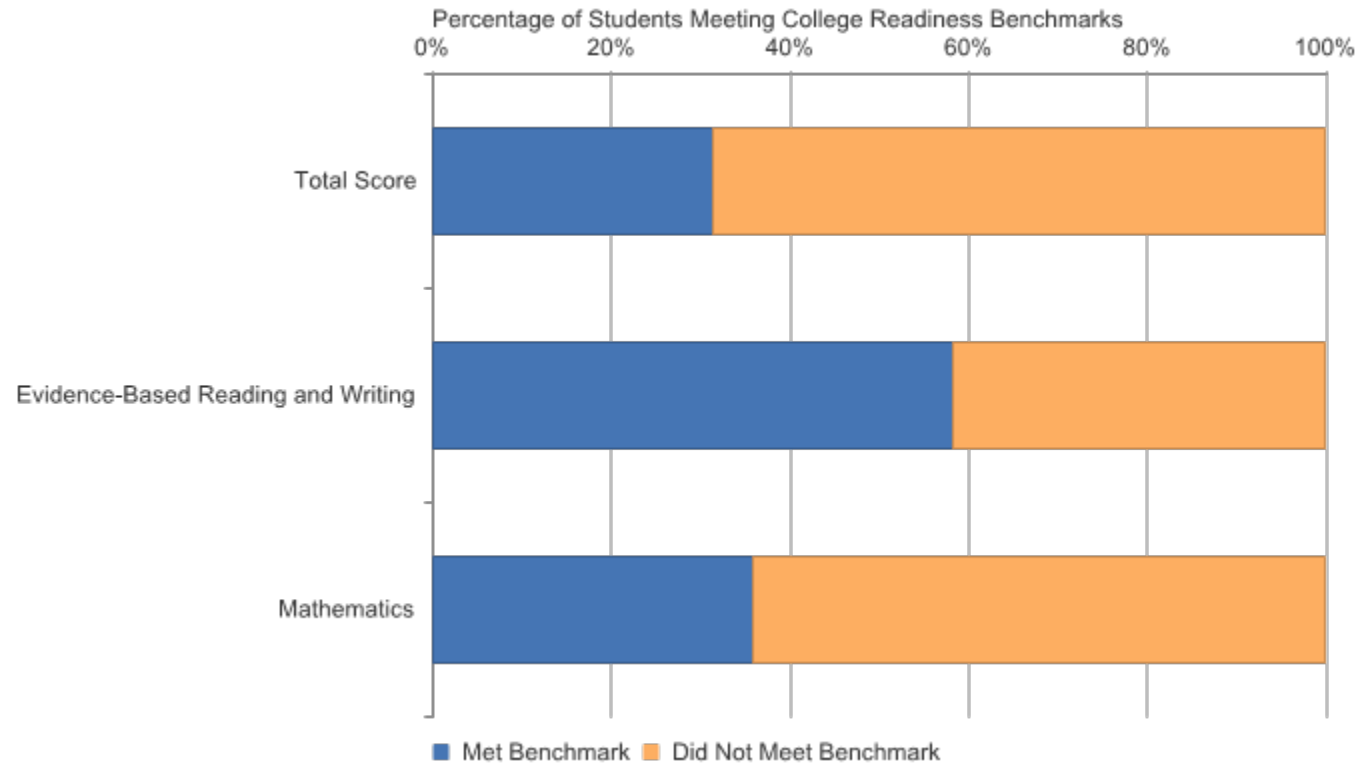

2017-18 College Readiness Snapshot Gogebic-Ontonagon ISD (27): All Subjects / All Students