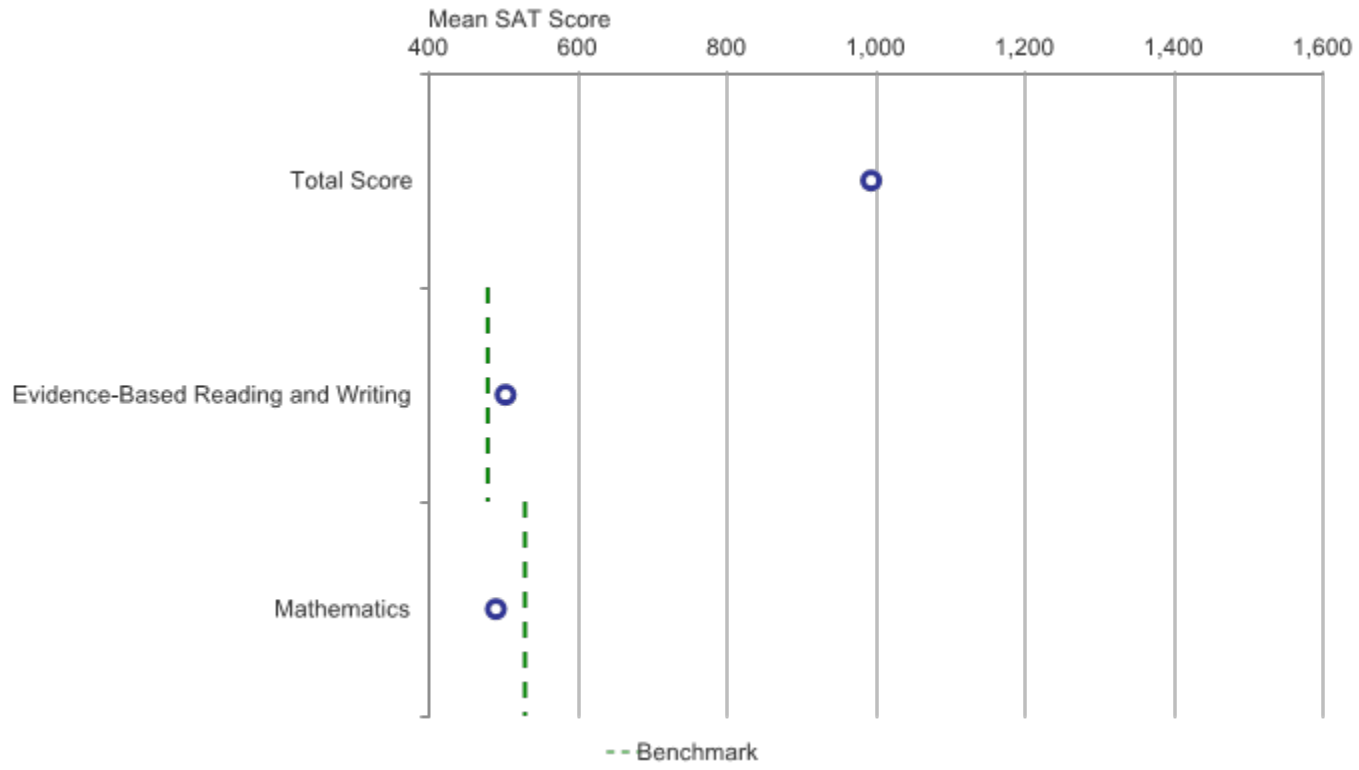

2017-18 College Readiness Snapshot Gogebic-Ontonagon ISD (27): All Subjects / All Students

2017-18 College Readiness Snapshot Gogebic-Ontonagon ISD (27): All Subjects / All Students

## 2017-18 College Readiness Snapshot Gogebic-Ontonagon ISD (27): All Subjects / All Students

Location Name	School Year	Assessment / Subject	Student Group	Student Type/Cross tab	Mean SAT Score	Benchmark	Met or Exceeded	% Met or Exceeded	Did Not Meet	% Did Not Meet	Number Assessed
Gogebic-Ontonagon ISD	2017-18	SAT Total Score	All Students	All Students	994.6	N/A	49	31.4%	107	68.6%	156
Gogebic-Ontonagon ISD	2017-18	SAT Evidence-Based Reading and Writing	All Students	All Students	503.7	480	91	58.3%	65	41.7%	156
Gogebic-Ontonagon ISD	2017-18	SAT Mathematics	All Students	All Students	490.9	530	56	35.9%	100	64.1%	156