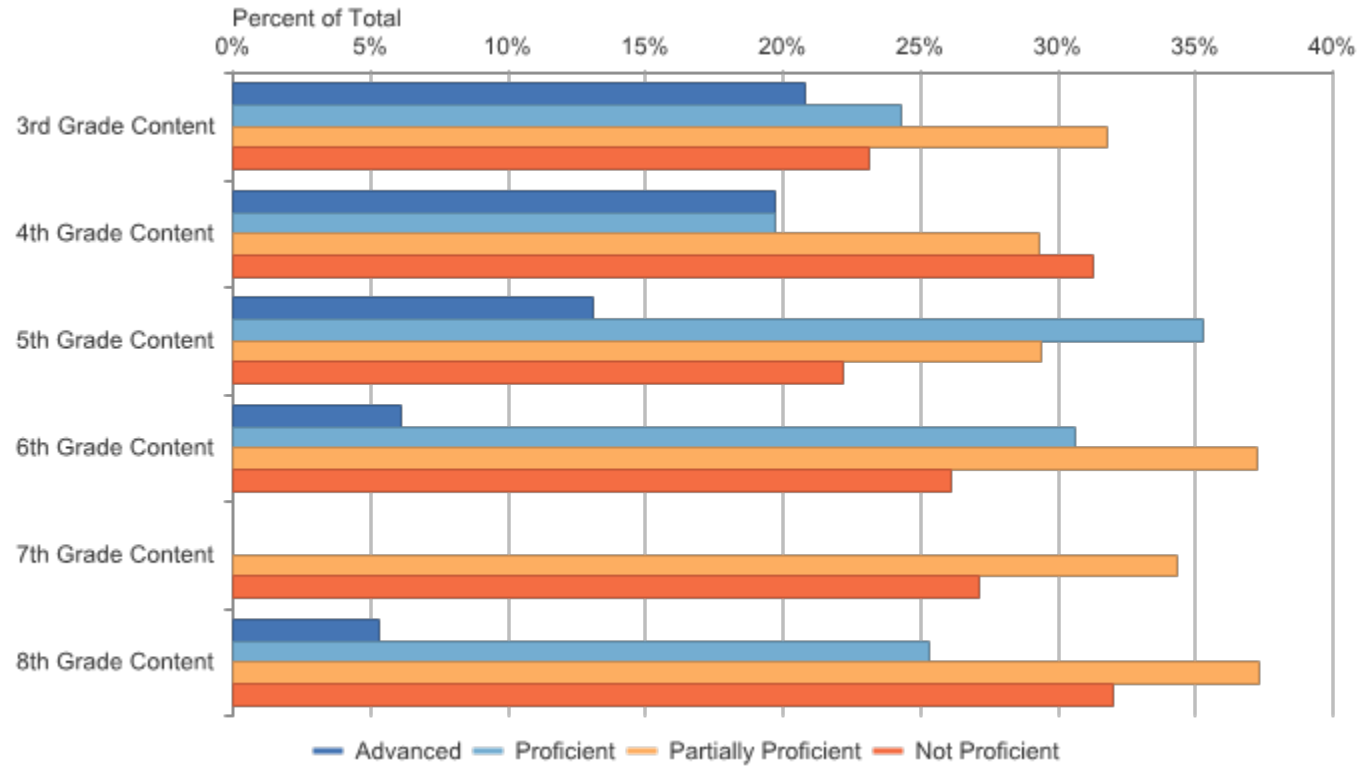

Grades 3-8 Assessments: Performance Level Snapshot Gogebic-Ontonagon ISD (27): 2015-16 / M-STEP / All Grades (Compared) / ELA / All Students

Assessment Name	Assessment Subject	Grade Level Content	Number Students Proficient	Number Advanced	Number Proficient	Number Partially Proficient	Number Not Proficient	Partially or Not Proficient	Number Assessed	Mean Scaled Score	Standard Deviation
M-STEP	ELA	3rd Grade Content	78	36	42	55	40	95	173	1296.4	22.6
M-STEP	ELA	4th Grade Content	58	29	29	43	46	89	147	1395.5	24.5
M-STEP	ELA	5th Grade Content	74	20	54	45	34	79	153	1497.5	20.6
M-STEP	ELA	6th Grade Content	66	11	55	67	47	114	180	1593.1	20.2
M-STEP	ELA	7th Grade Content	54	7	47	48	38	86	140	1692.6	19.5
M-STEP	ELA	8th Grade Content	46	8	38	56	48	104	150	1788.0	23.1