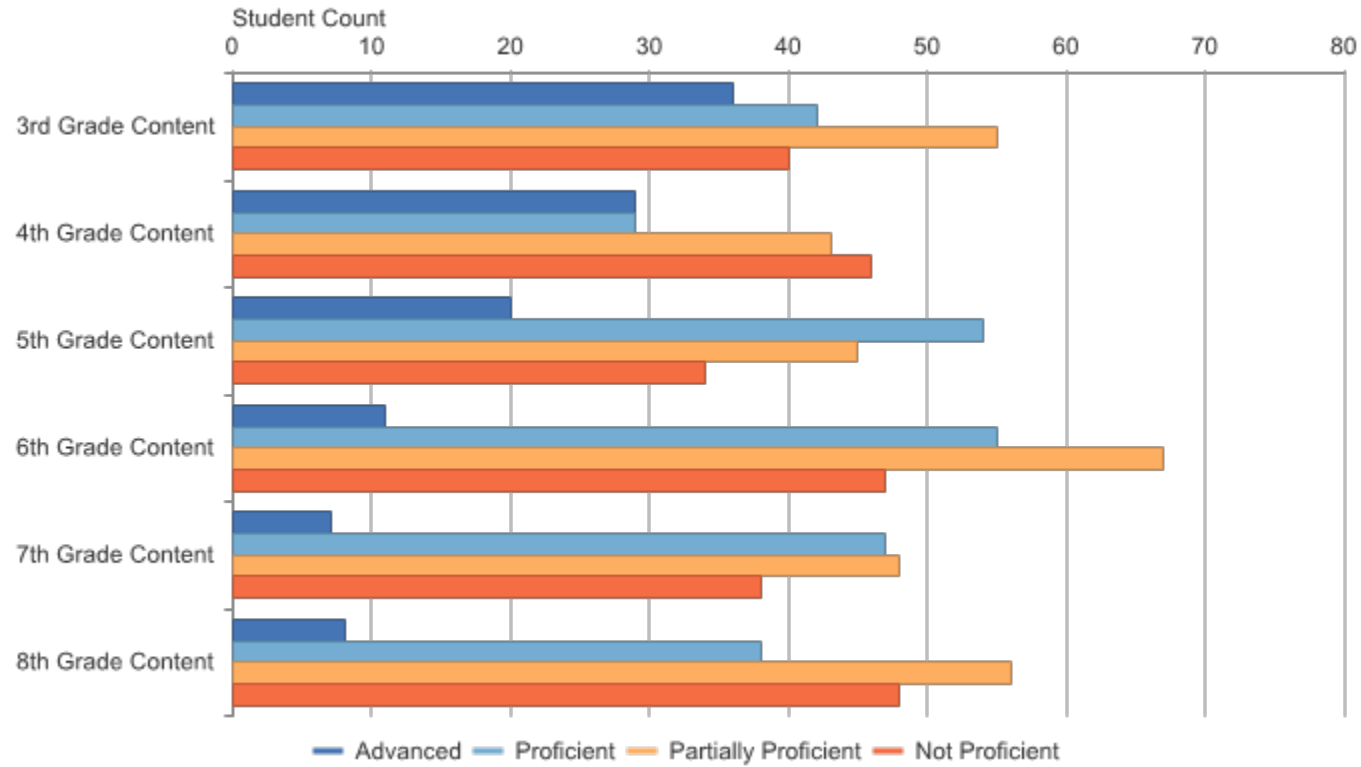

Grades 3-8 Assessments: Performance Level Snapshot Gogebic-Ontonagon ISD (27): 2015-16 / M-STEP / All Grades (Compared) / ELA / All Students