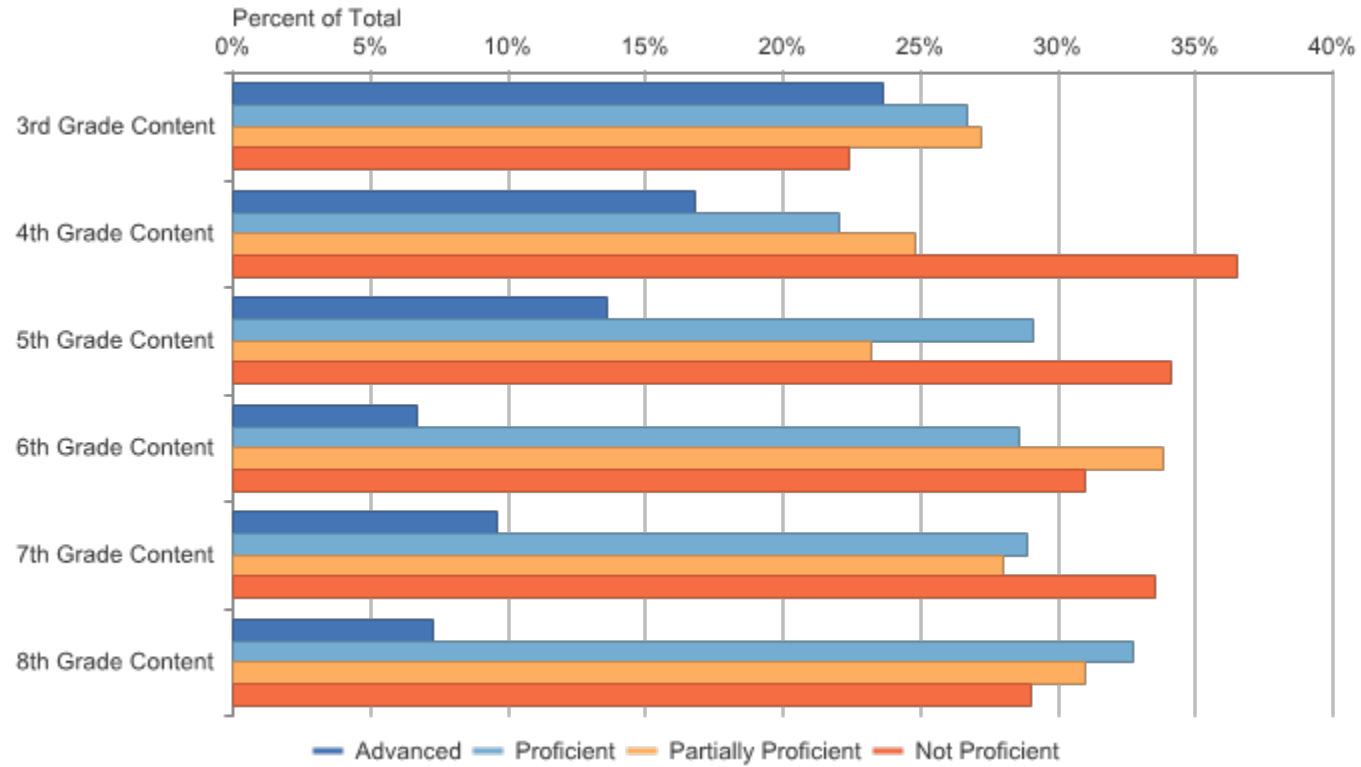

Grades 3-8 Assessments: Performance Level Snapshot Delta-Schoolcraft ISD (21): 2017-18 / M-STEP / All Grades
 (Compared) / ELA / All Students

Assessment Name	Assessment Subject	Grade Level Content	Number Students Proficient	Number Advanced	Number Proficient	Number Partially Proficient	Number Not Proficient	Partially or Not Proficient	Number Assessed	Mean Scaled Score	Standard Deviation
M-STEP	ELA	3rd Grade Content	211	99	112	114	94	208	419	1298.7	23.9
M-STEP	ELA	4th Grade Content	155	67	88	99	146	245	400	1392.4	22.5
M-STEP	ELA	5th Grade Content	213	68	145	116	170	286	499	1493.9	25.7
M-STEP	ELA	6th Grade Content	163	31	132	156	143	299	462	1589.9	23.6
M-STEP	ELA	7th Grade Content	168	42	126	122	146	268	436	1691.1	25.4
M-STEP	ELA	8th Grade Content	196	36	160	152	142	294	490	1792.1	25.0