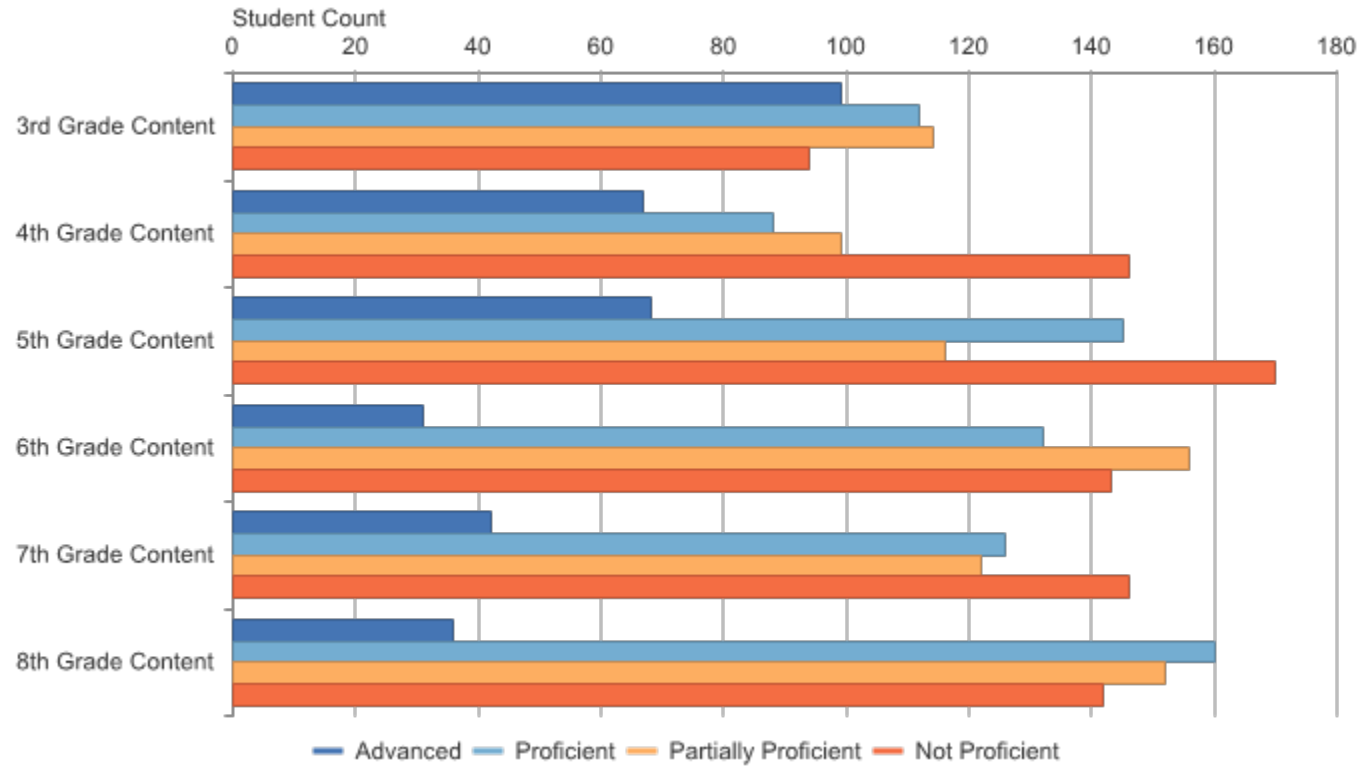

Grades 3-8 Assessments: Performance Level Snapshot Delta-Schoolcraft ISD (21): 2017-18 / M-STEP / All Grades (Compared) / ELA / All Students