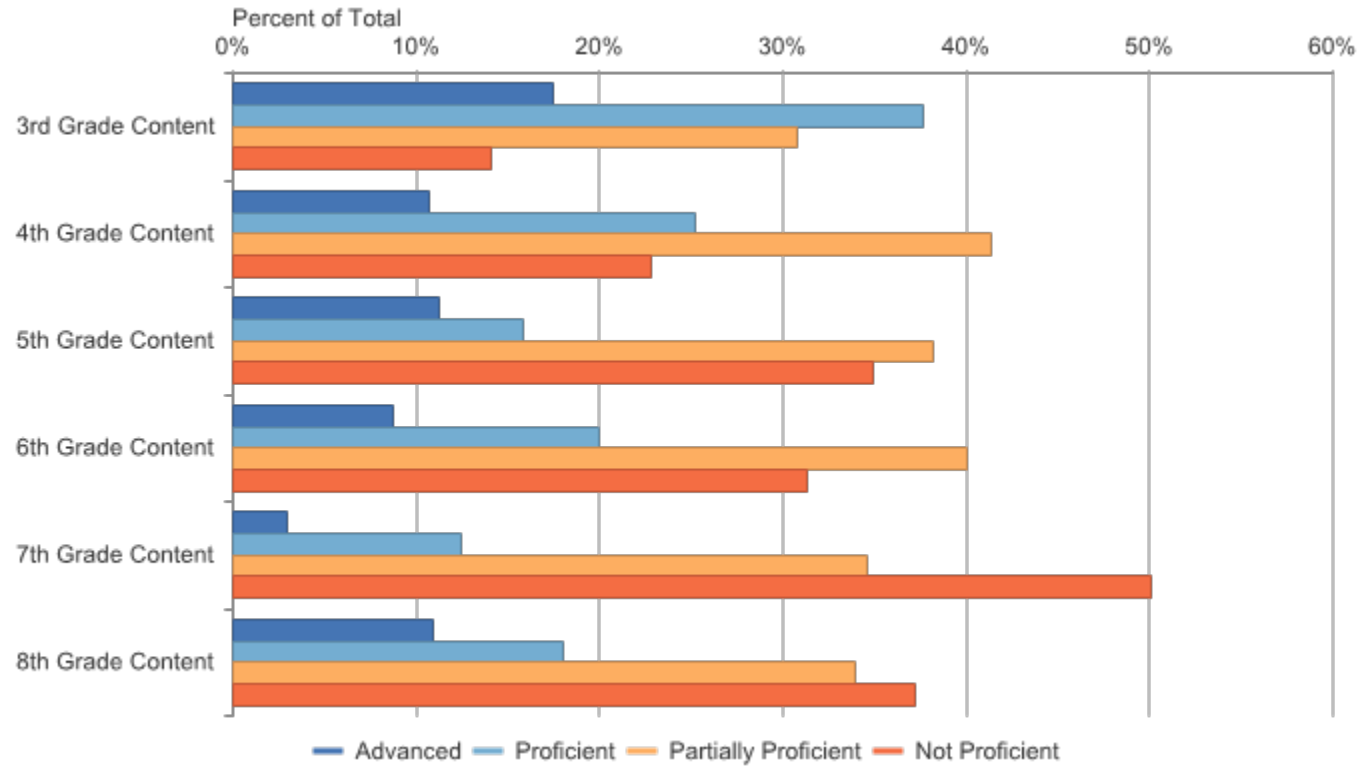

Grades 3-8 Assessments: Performance Level Snapshot Delta-Schoolcraft ISD (21): 2014-15 / M-STEP / All Grades (Compared) / Mathematics / All Students