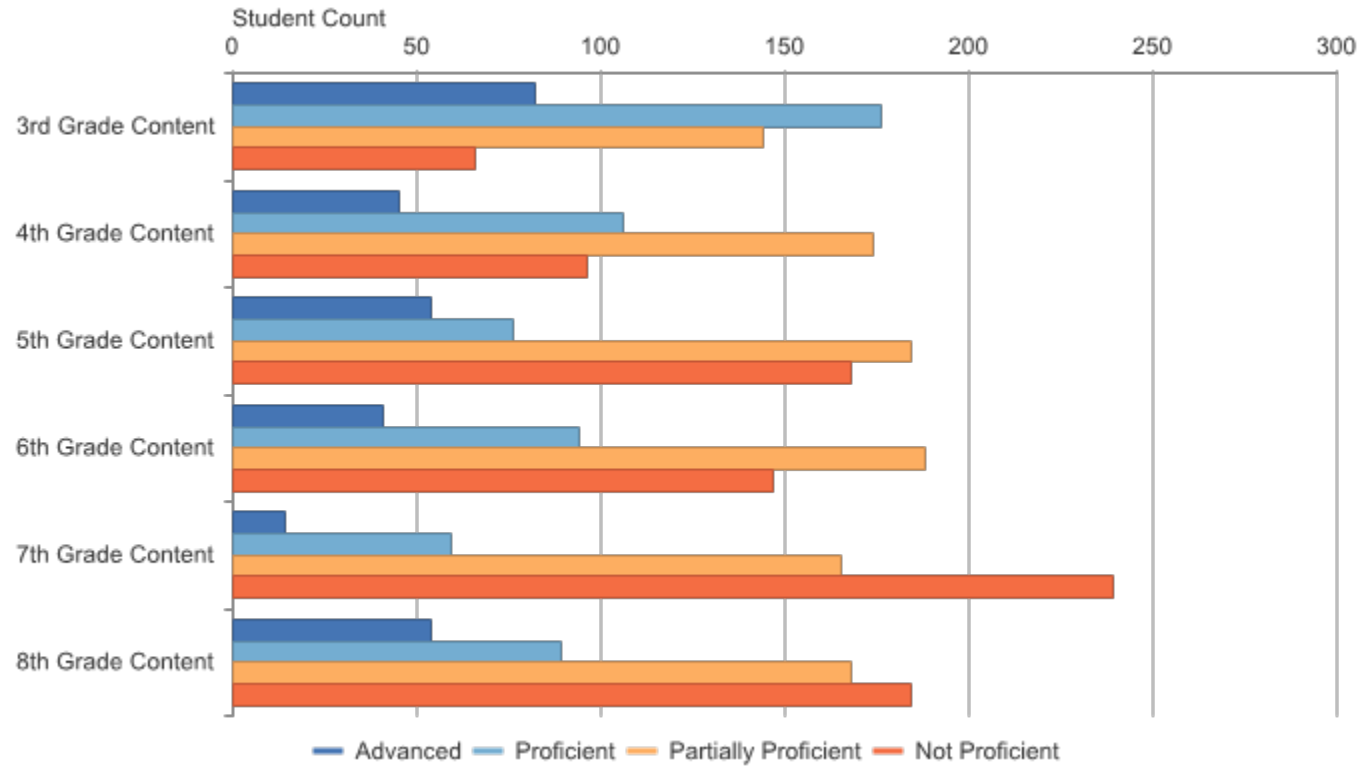

## Grades 3-8 Assessments: Performance Level Snapshot Delta-Schoolcraft ISD (21): 2014-15 / M-STEP / All Grades (Compared) / Mathematics / All Students